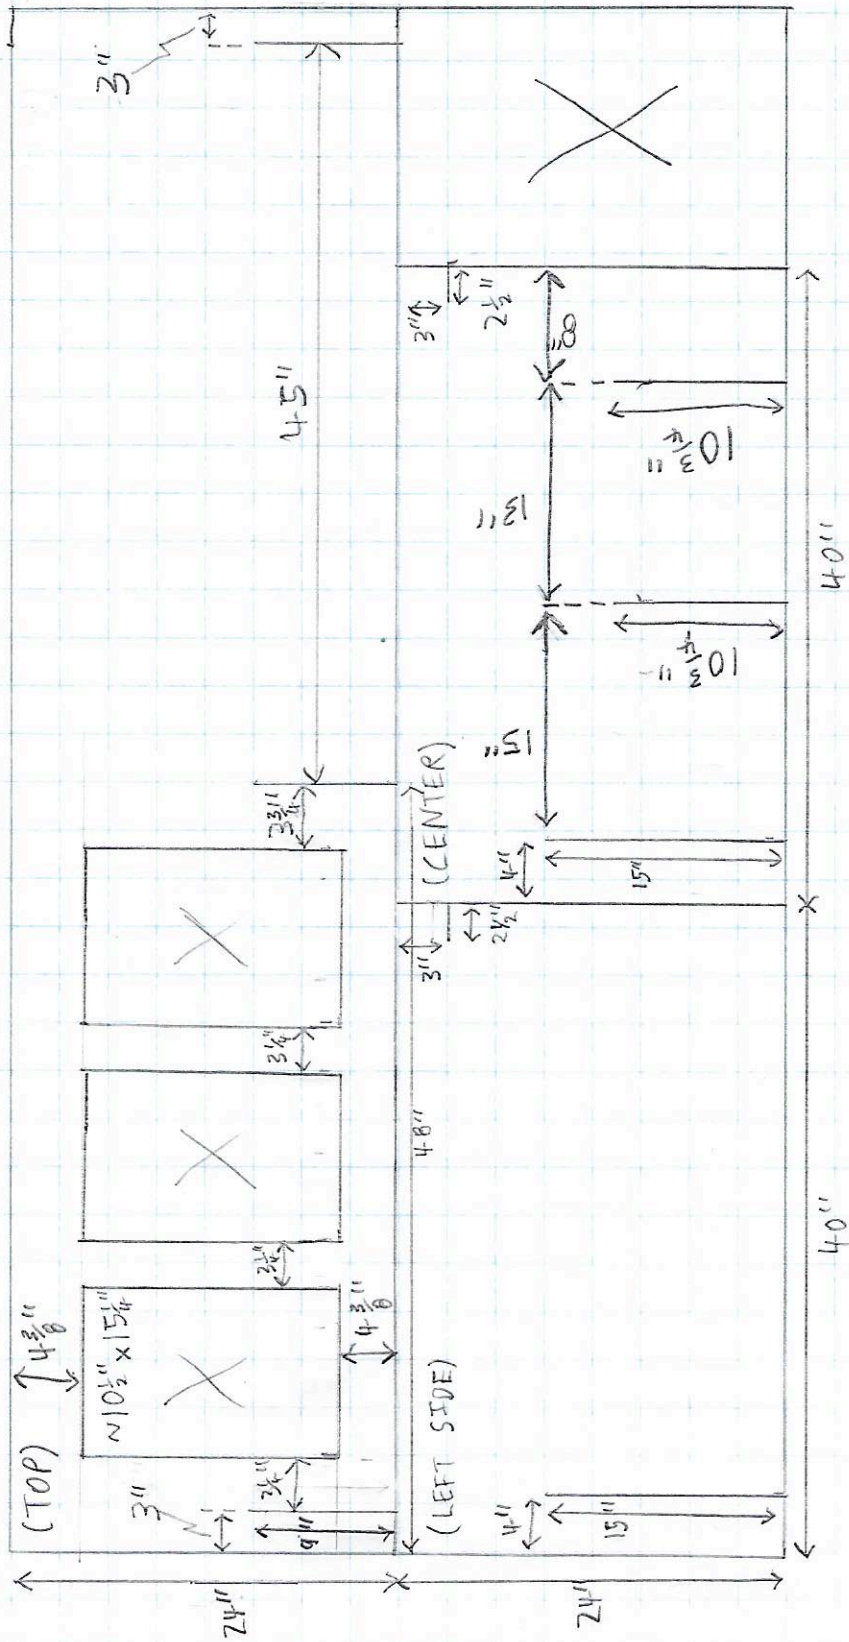

KITCHEN SHELVES & WASH STATION - SHEET 1/2

* SLOTS ARE MEASURED TO THEIR CENTRELINE. SLOT WIDTH DEPENDS ON MATERIAL THICKNESS.

* SEE NOTES ON WASHBASIN SELECTION & CUTOUT SIZE (URL BELOW)

<https://modernduck.com/2017/11/kitchen-shelves>

KITCHEN SHELVES & WASH STATION - SHEET 2/2